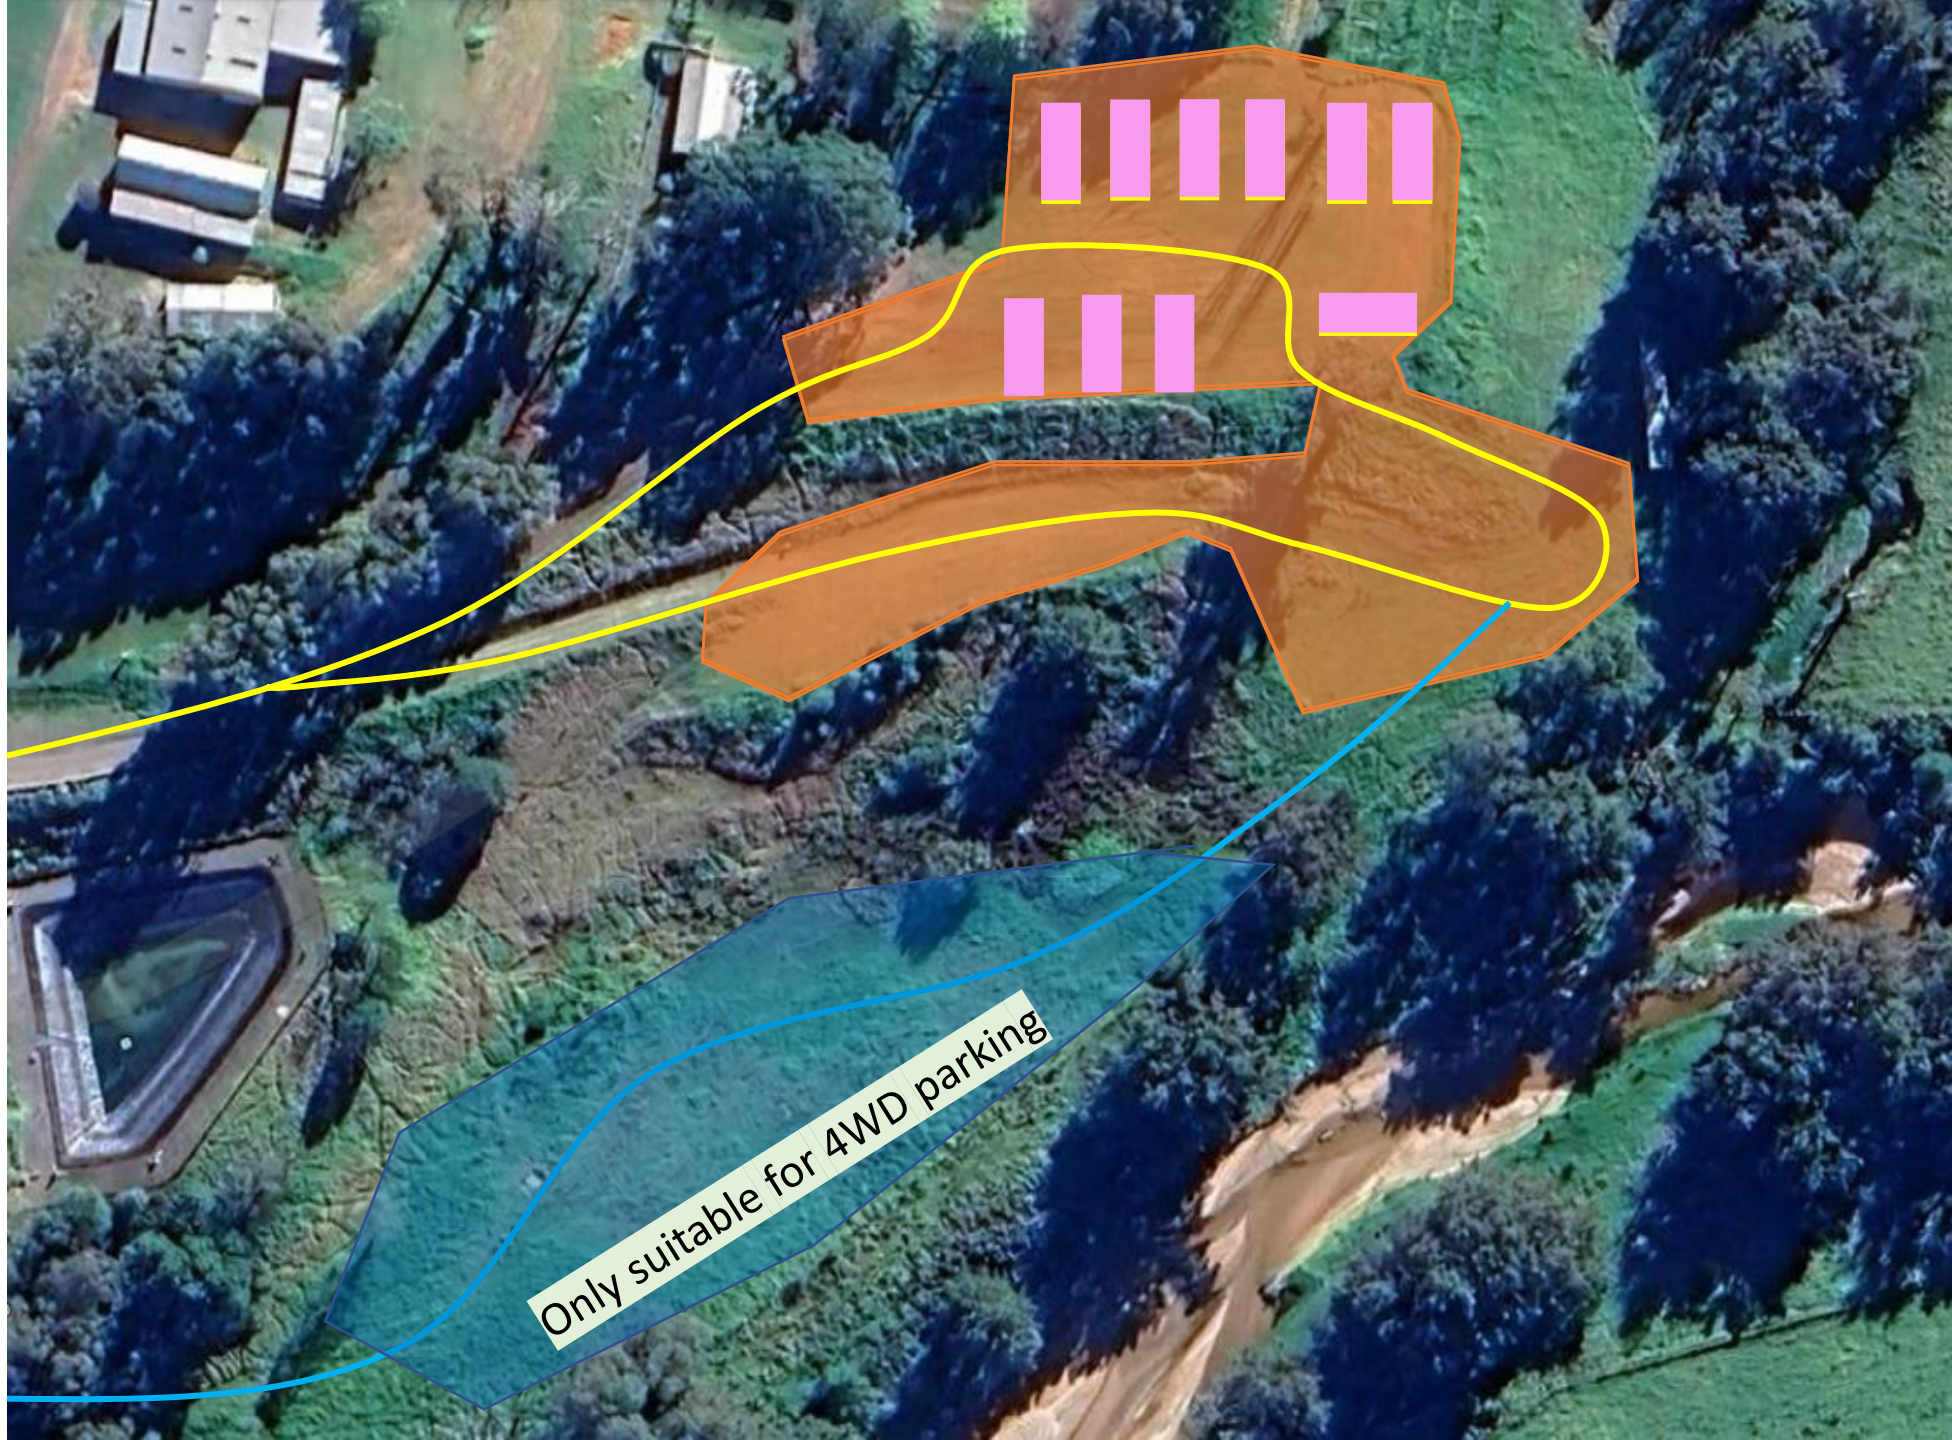

Overflow  
Carpark  
150 m 

**COBARGO SHOWGROUND MAP**

# COBARGO SHOWGROUND MAP HORSE PARKING

Please park 90 degrees to the road.

A	Show Ring
B	Patron Parking – No horses
C	Patron Parking 4WD – No horses
D	Horse Parking
	Road
	4WD Access Road
	Pedestrian(s) only
	First Aid
	Toilet

- **No** horse parking in the ‘triangle paddock’ located on the left-hand side of the front gate.
- Please park 90 degrees to the road where possible.
- Please limit your yard size to 3mx3m.
- The Committee reserves the right to ask campers to reduce the size of their horse yards and/or move their vehicles.

Horses are not to be tied up on the road-side of your vehicle.

Only suitable for 4WD parking